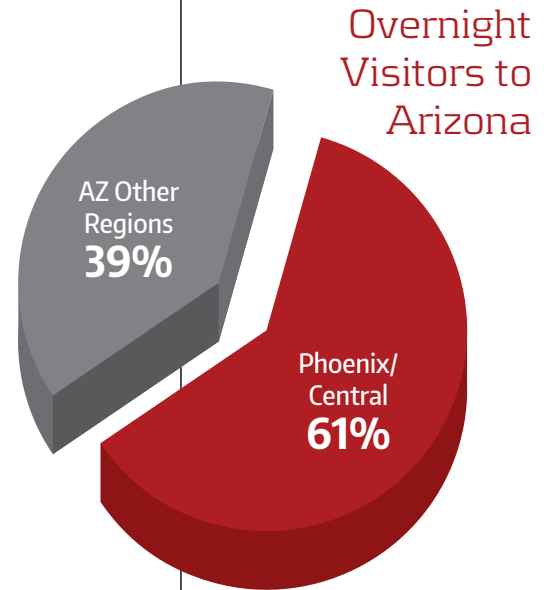

ARIZONA: OVERNIGHT VISITORS

36.4 Million

Overnight Visitors to Arizona - ALL

22.1 Million

Overnight Visitors to Arizona - Phoenix and Central Region

Arizona Visitor Demographics

region	Scottsdale/Paradise Valley, AZ	Sedona/North Central AZ
average age	48	46
gender	56%M/44%F	53%M/47%F
median HHI	\$110,000	\$85,000
region	Tucson/Southern AZ	Northern AZ
average age	48	44
gender	53%M/47%F	53%M/48%F
median HHI	\$74,000	\$67,000

Sources:

* 2015 Scottsdale/Paradise Valley Tourism Study;

** 2015 Arizona Office of Tourism Studies for North Central, Tucson/Southern and Northern Regions;

*** Longwoods International.